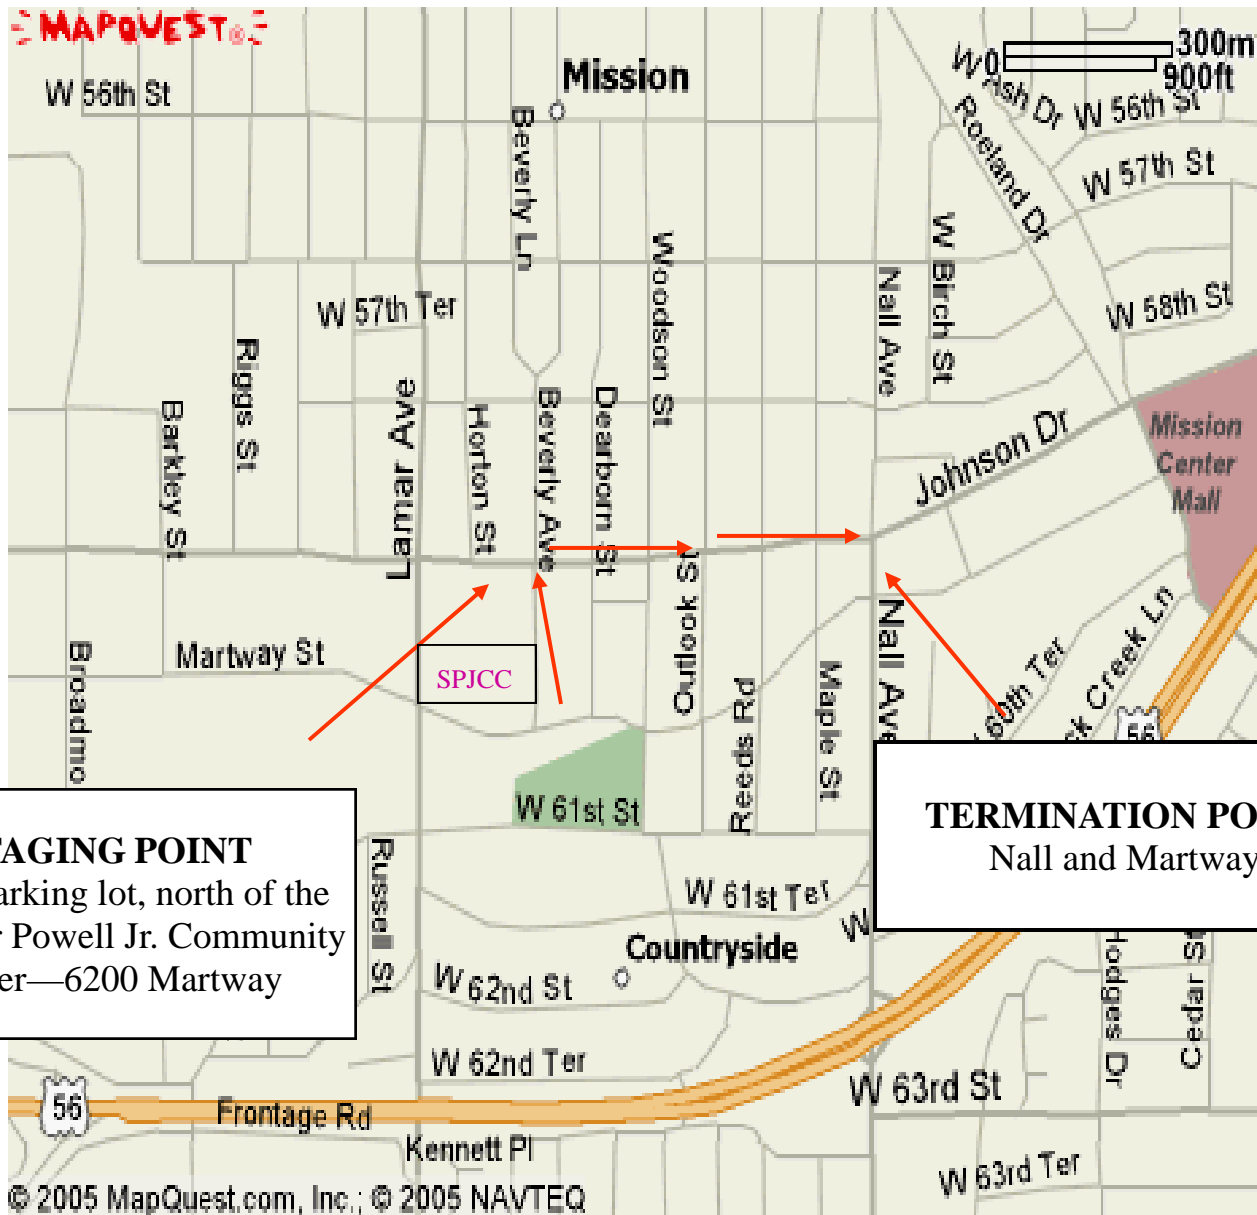

Spirit of Mission Parade Map

Parade Route: North on Beverly to Johnson Drive, West on Johnson Drive to Nall, South on Nall to the Martway—terminate or return to Community Center via Martway